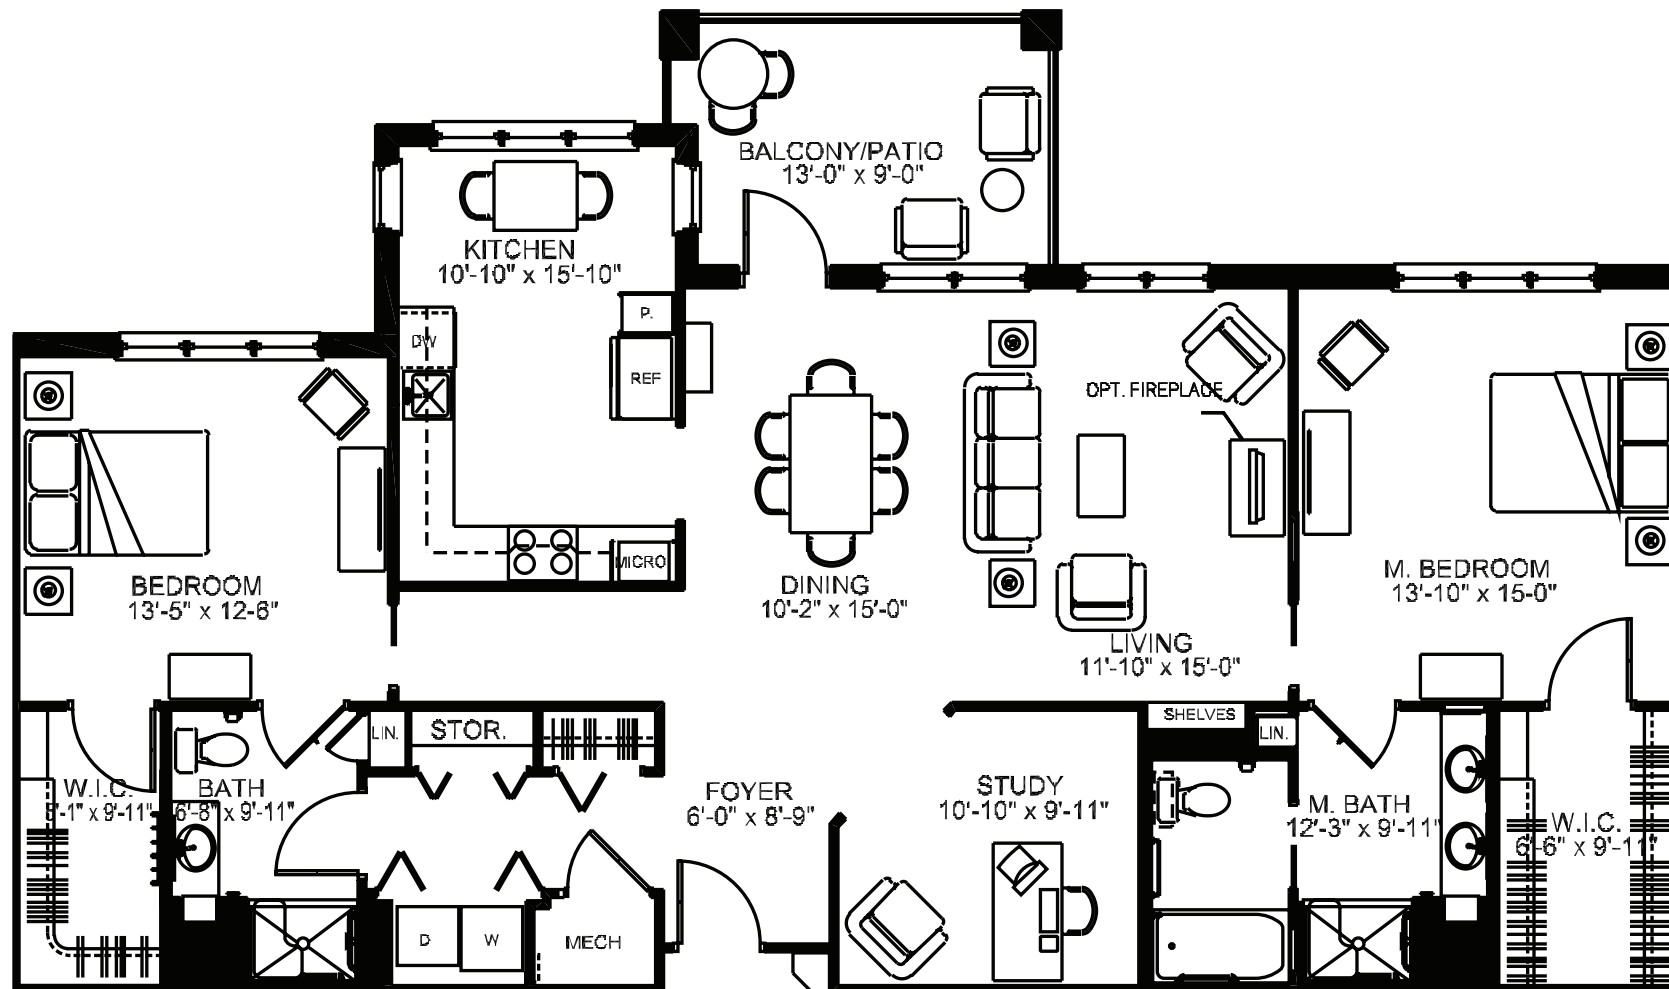

The Clark

2-Bedroom with Den, 2-Bath • 1,561 Square Feet

Actual square footage and design may vary.