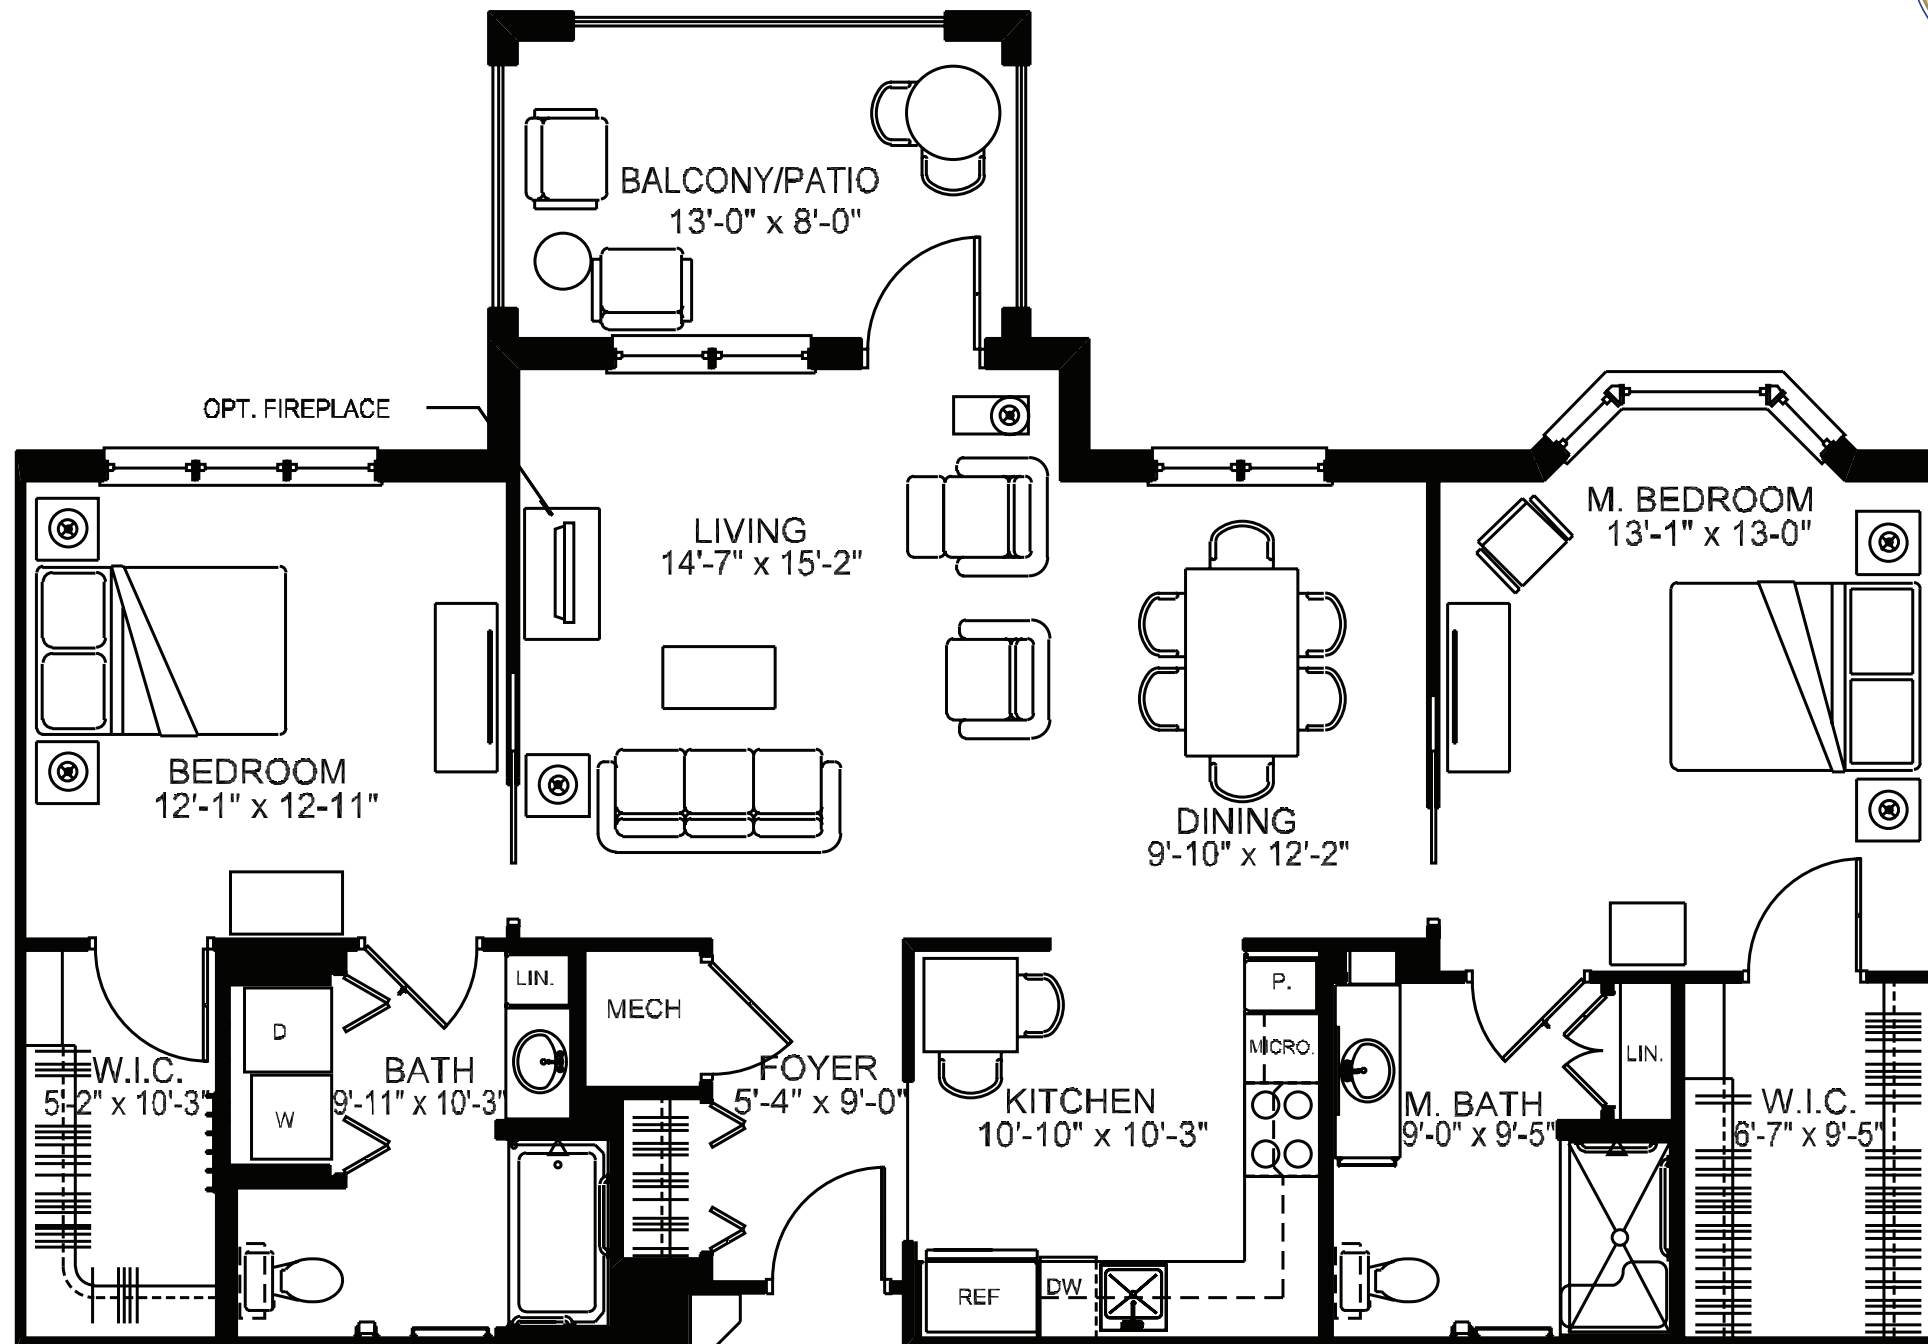

# The Dayton

2-Bedroom, 2-Bath • 1,221 Square Feet

Actual square footage and design may vary.

EQUAL HOUSING OPPORTUNITY