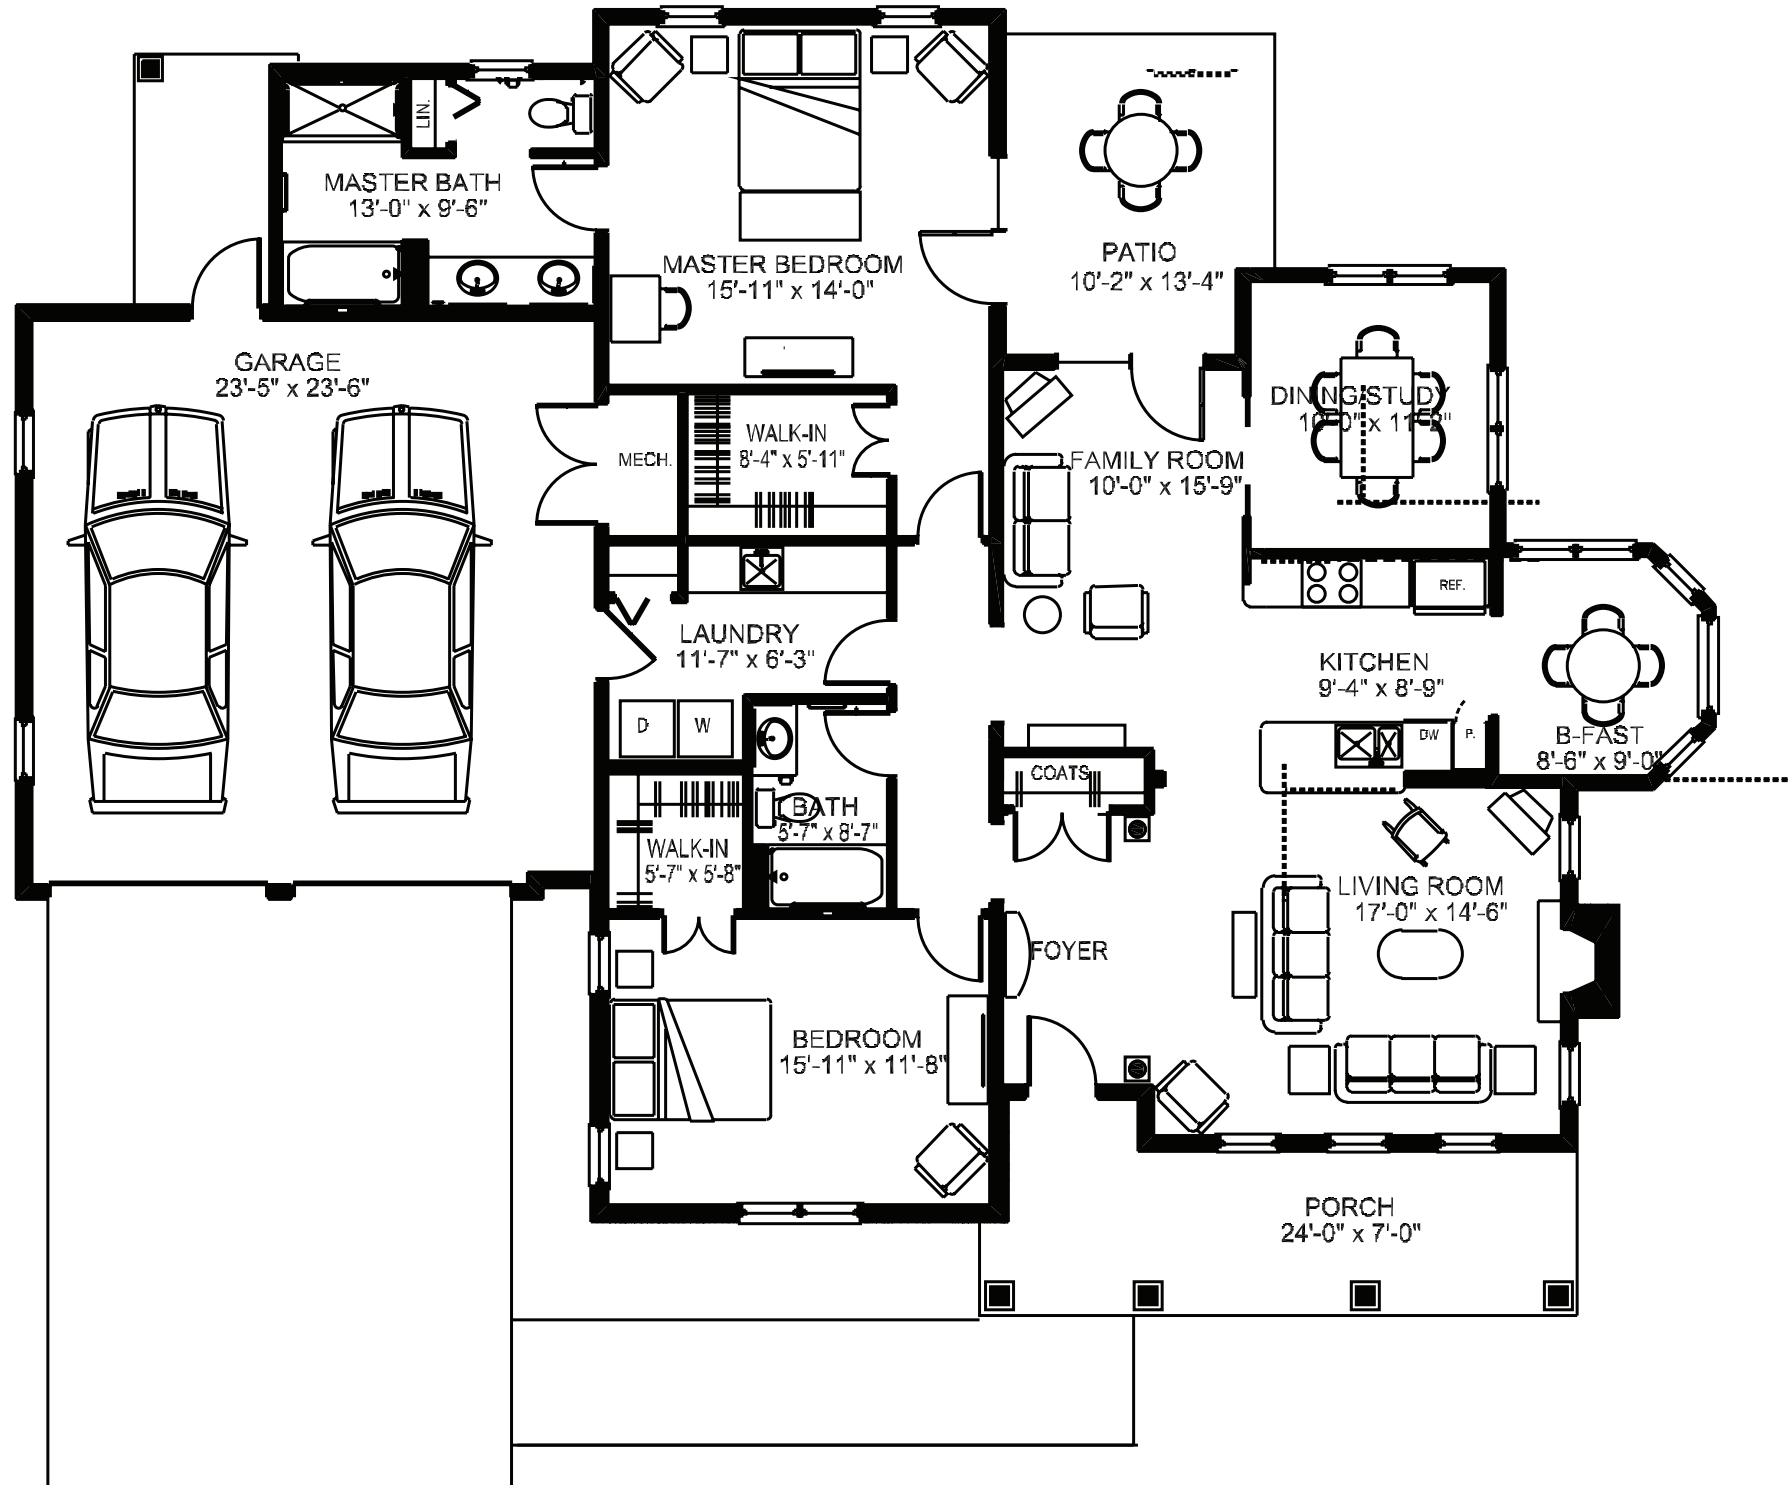

The Elkridge

2-Bedroom, 2-Bath • 1,742 Square Feet
Actual square footage and design may vary.