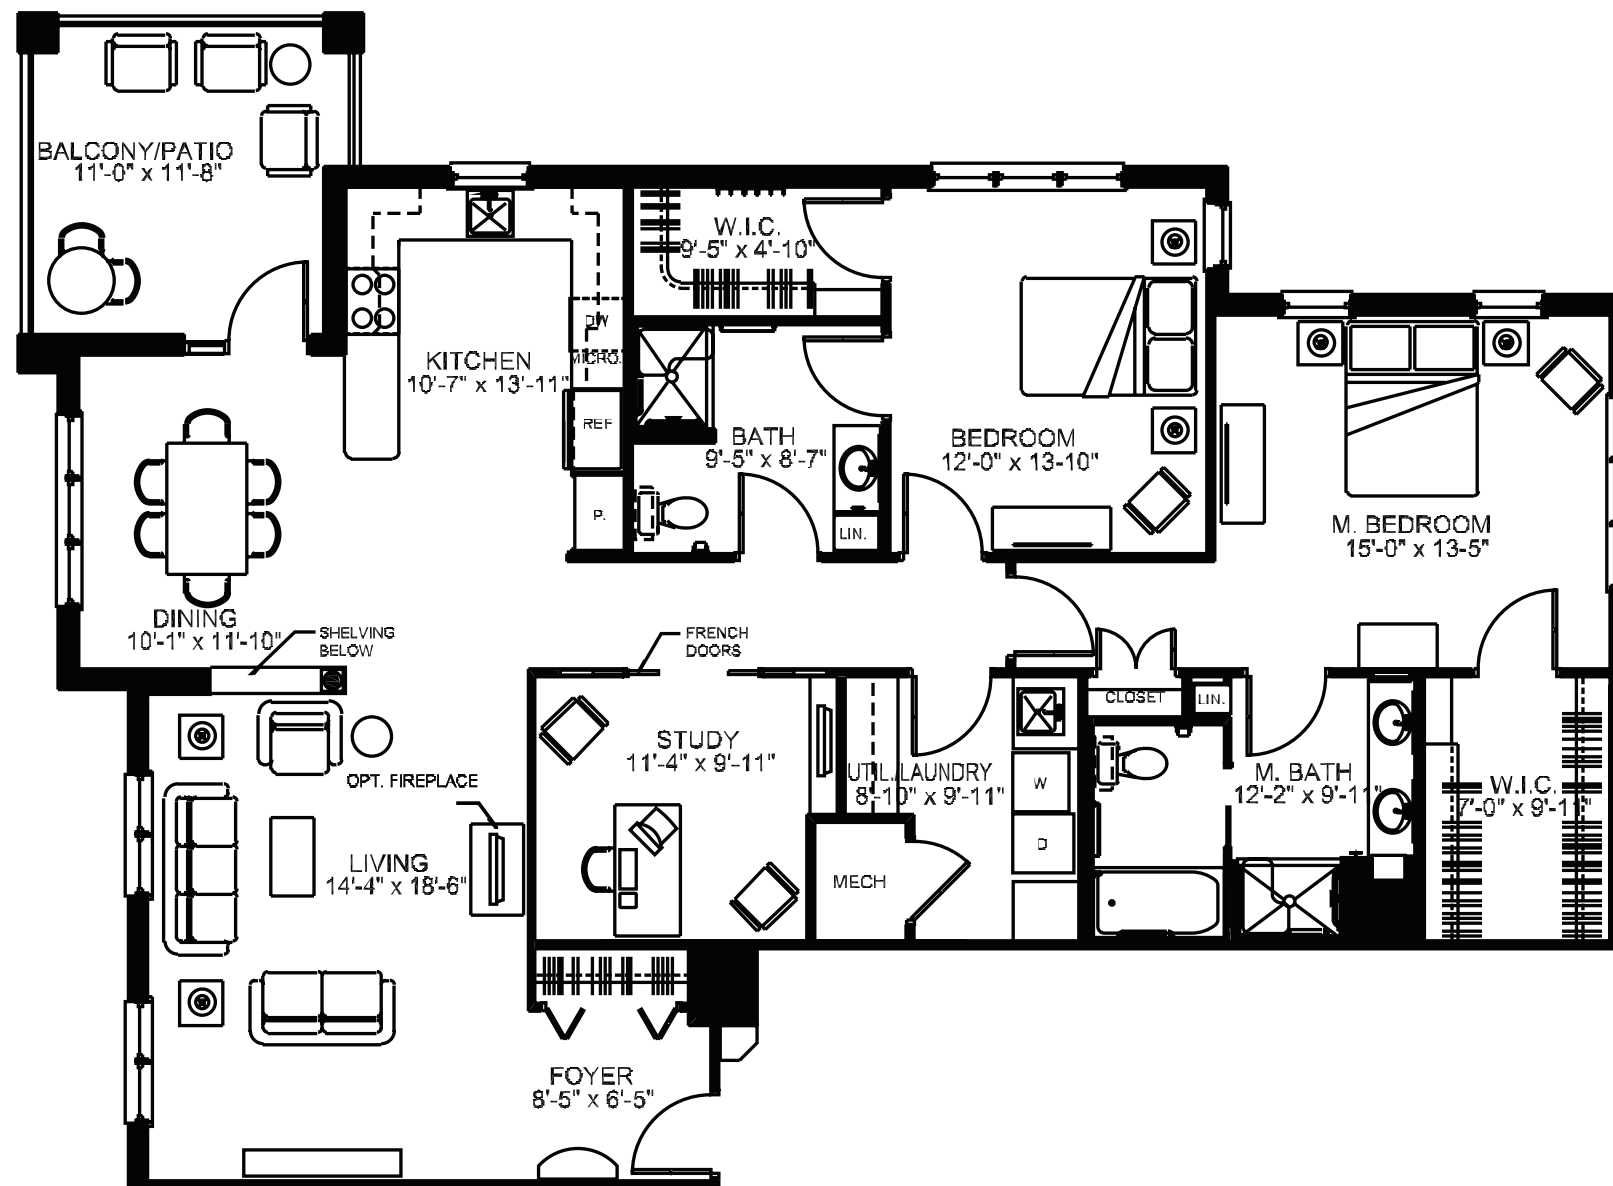

# The Glenwood

2-Bedroom with Den, 2-Bath • 1,726 Square Feet

Actual square footage and design may vary.