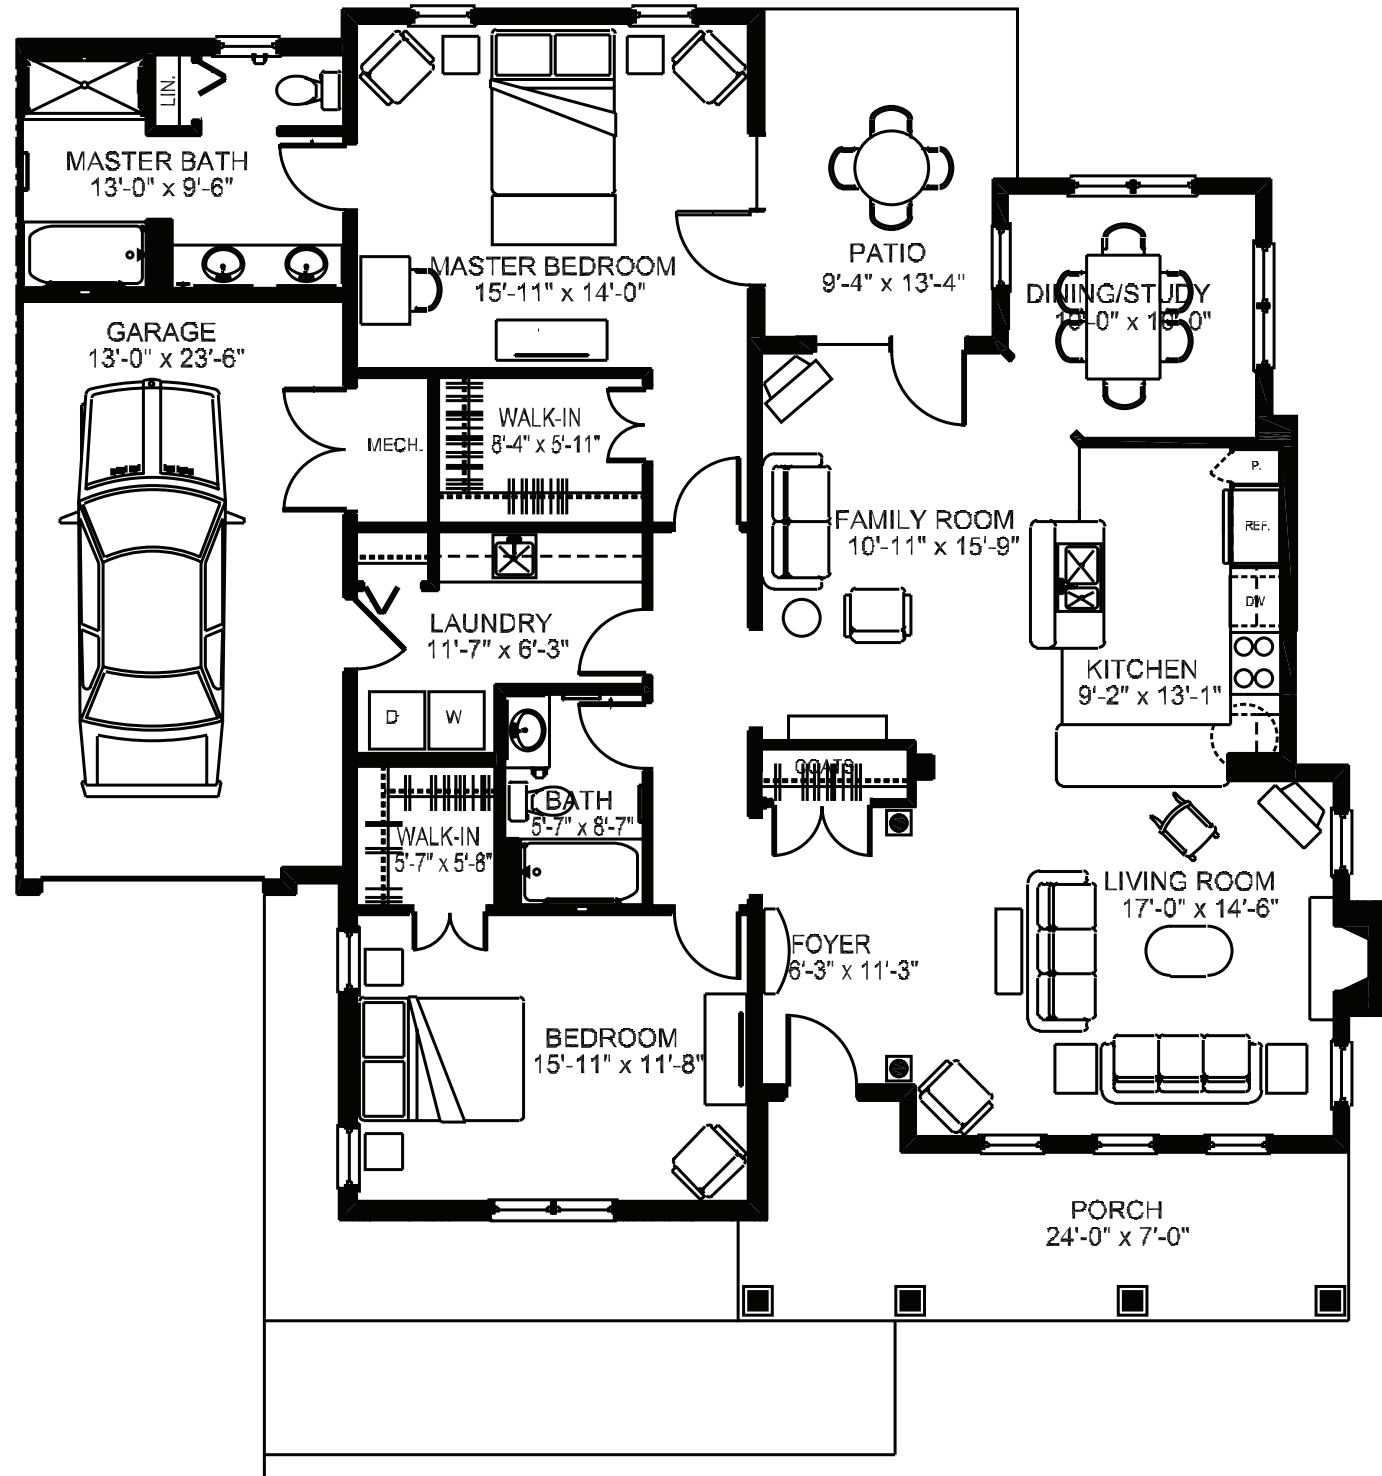

The Woodstock Duplex

2-Bedroom, 2-Bath • 1,654 Square Feet

Actual square footage and design may vary.